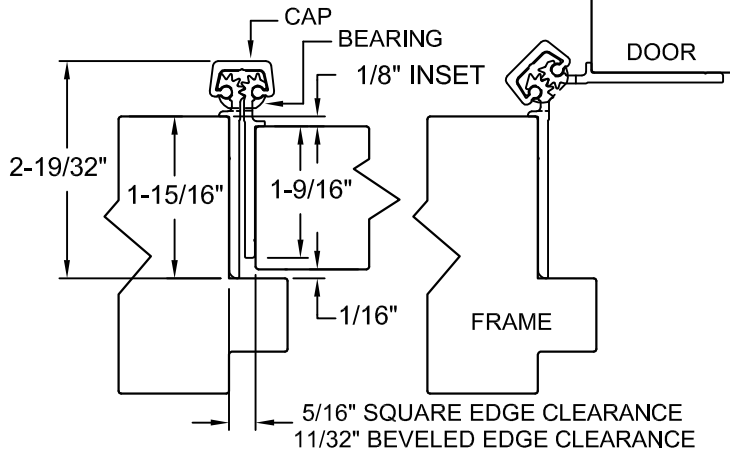

FC111HD83/FC111LL83

83" LONG

SCREW DETAIL			
	MODEL		DESCRIPTION
	STD/HD QTY.	LL QTY.	
FRAME	19	26	12-24 X 7/8" PH. F.H. UNDERCUT SELF DRILLING THREAD FORMING TEK SCREW
DOOR	19	26	12-24 X 7/8" PH. F.H. UNDERCUT SELF DRILLING THREAD FORMING TEK SCREW

FC111-83-01.DWG

A111-83

REVISED 04-06-11