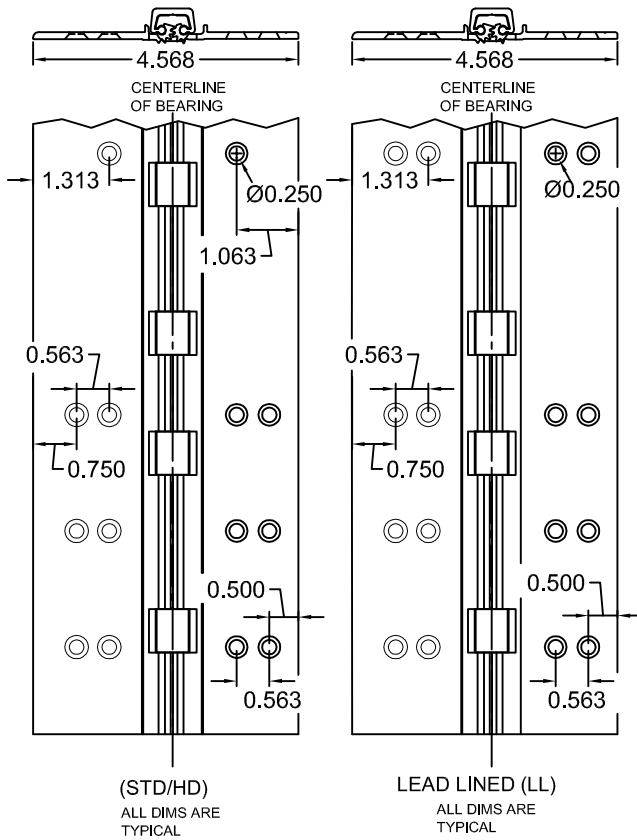

FC111HD83/FC111LL83

83" LONG

SCREW DETAIL			
	MODEL		DESCRIPTION
	STD/HD QTY.	LL QTY.	
FRAME	19	26	12-24 X 7/8" PH. F.H. UNDERCUT SELF DRILLING THREAD FORMING TEK SCREW
DOOR	19	26	12-24 X 7/8" PH. F.H. UNDERCUT SELF DRILLING THREAD FORMING TEK SCREW