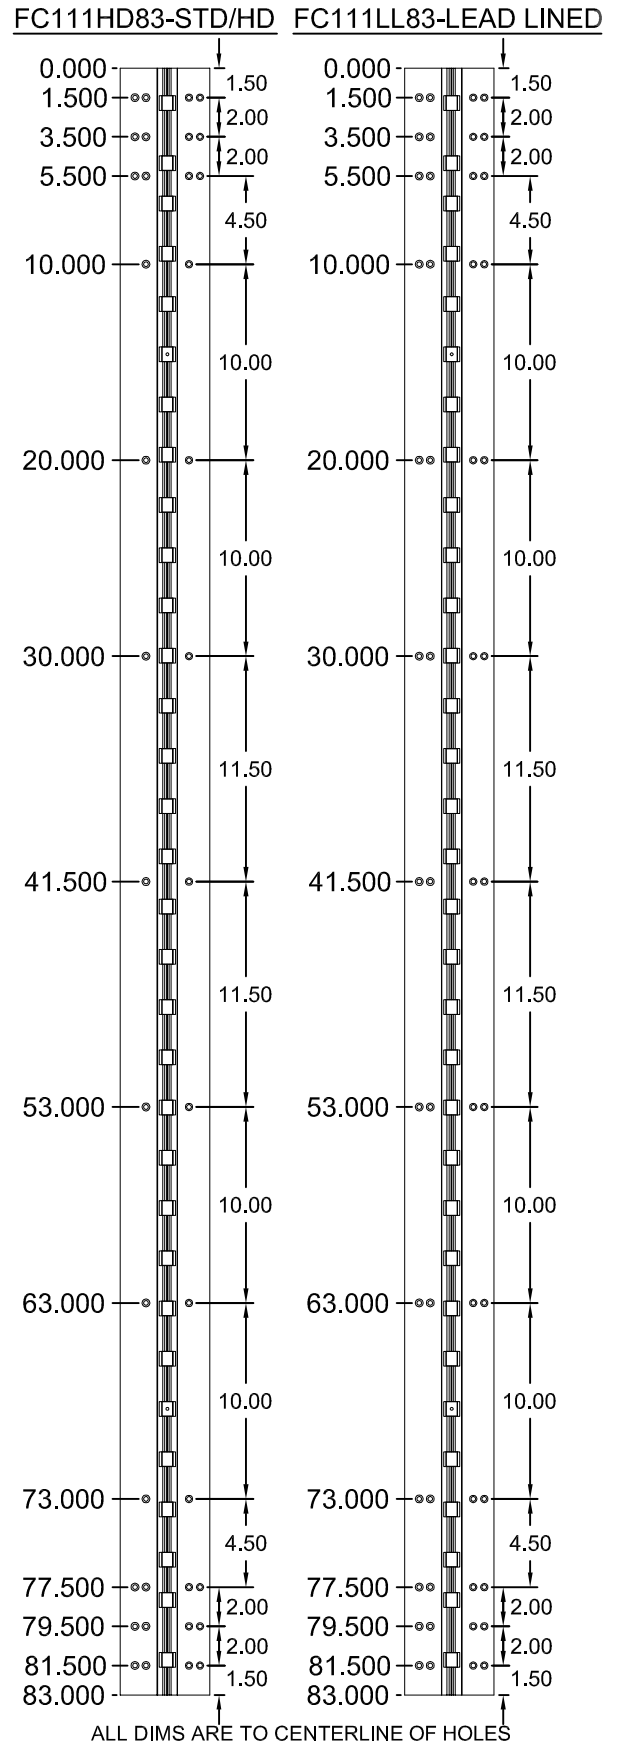

FC111HD83/FC111LL83

83" LONG

SCREW DETAIL			
	MODEL		DESCRIPTION
	STD/HD QTY.	LL QTY.	
FRAME	19	26	12-24 X 7/8" PH. F.H. UNDERCUT SELF DRILLING THREAD FORMING TEK SCREW
DOOR	19	26	12-24 X 7/8" PH. F.H. UNDERCUT SELF DRILLING THREAD FORMING TEK SCREW

FC111-83-01.DWG

A111-83

REVISED 04-06-11