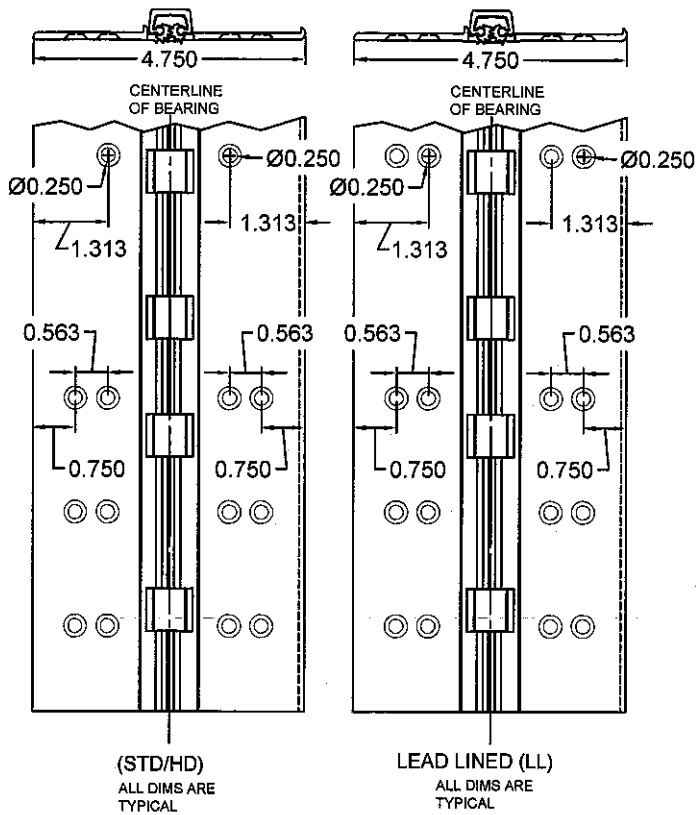

# FC240HD/FC240LL 83" LONG

SCREW DETAIL			
	MODEL		DESCRIPTION
	STD/HD QTY.	LL QTY.	
FRAME	19	26	12-24 X 7/8" PH. F.H. UNDERCUT SELF DRILLING THREAD FORMING TEK SCREW
DOOR	19	26	12-24 X 7/8" PH. F.H. UNDERCUT SELF DRILLING THREAD FORMING TEK SCREW

ALL DIMS ARE TO CENTERLINE OF HOLES

FC240-83-00.DWG