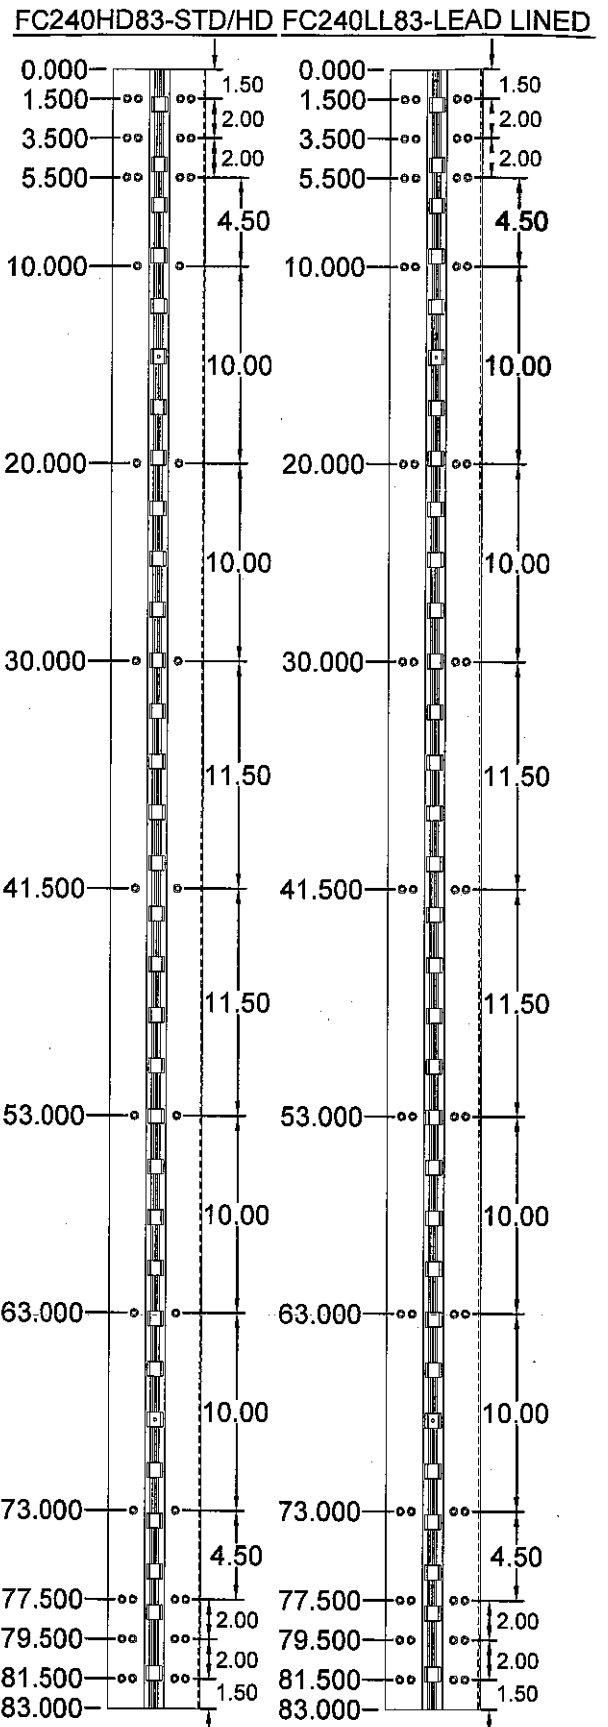

# FC240HD/FC240LL 83" LONG

SCREW DETAIL			
	MODEL		DESCRIPTION
	STD/HD QTY.	LL QTY.	
FRAME	19	26	12-24 X 7/8" PH. F.H. UNDERCUT SELF DRILLING THREAD FORMING TEK SCREW
DOOR	19	26	12-24 X 7/8" PH. F.H. UNDERCUT SELF DRILLING THREAD FORMING TEK SCREW

ALL DIMS ARE TO CENTERLINE OF HOLES

FC240-83-00.DWG