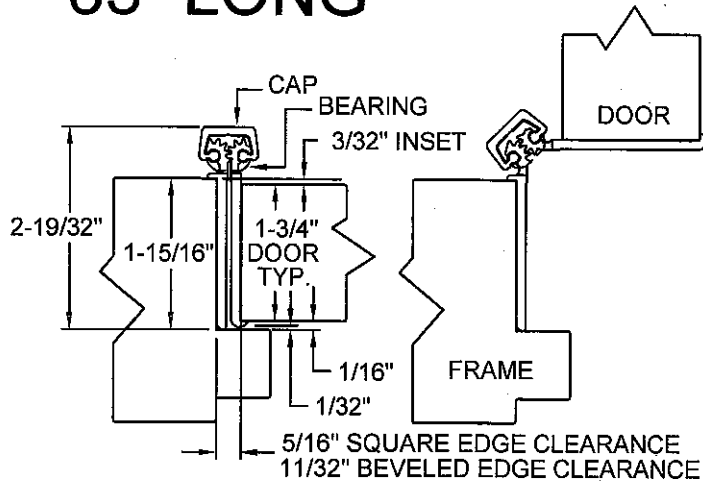

# FC240HD/FC240LL 83" LONG

SCREW DETAIL			
	MODEL		DESCRIPTION
	STD/HD QTY.	LL QTY.	
FRAME	19	26	12-24 X 7/8" PH. F.H. UNDERCUT SELF DRILLING THREAD FORMING TEK SCREW
DOOR	19	26	12-24 X 7/8" PH. F.H. UNDERCUT SELF DRILLING THREAD FORMING TEK SCREW

ALL DIMS ARE TO CENTERLINE OF HOLES

FC240-83-00.DWG