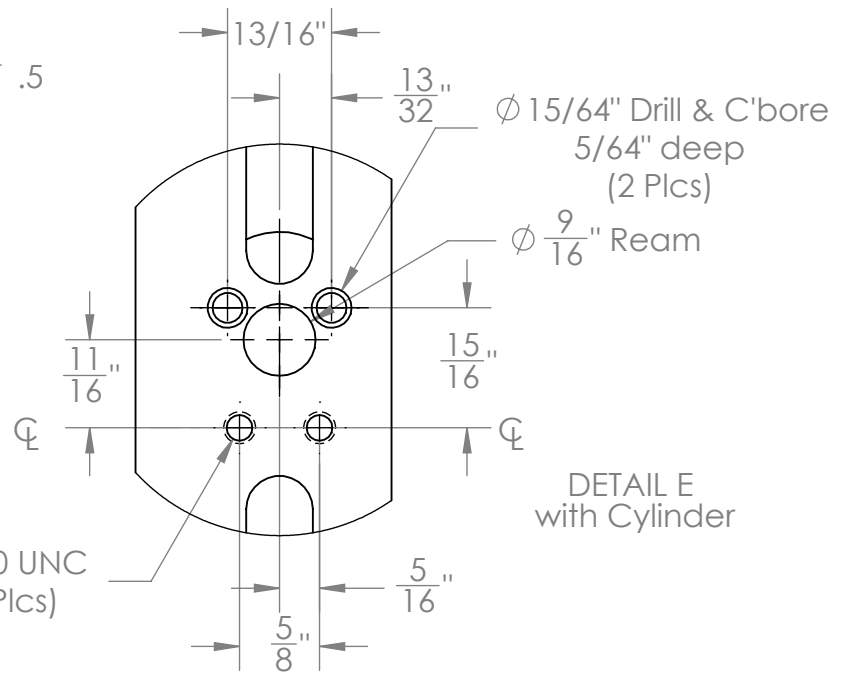

Concealed Vertical Rod Panic For Bottom Rod Latch Installation Template

All prep is on interior of door, except where noted.
Left Hand door shown. (RHRB)

FIRST CHOICE
BUILDING PRODUCTS

REVISED: 08.16.2016